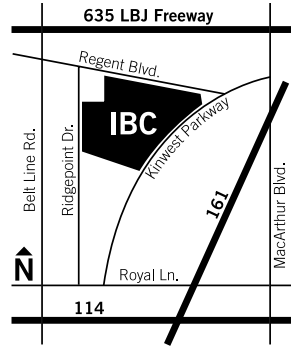

or:

Attend our next luncheon
at noon @ Irving Bible Church:
see
www.dfwmissionmobilizers.org
for schedule

Map & Directions to Irving Bible Church

From 635 and Beltline

From 635 head south on Beltline. Take an immediate left onto Regent. Follow Regent for approximately 3/4 of a mile.

From 635 and MacArthur

From 635 head south on MacArthur. Follow MacArthur approximately 3/4 of a mile and turn right on Kinwest. Follow Kinwest approximately 1 1/2 miles.

From 114 and Beltline

From 114 head north on Beltline. Just before you get to 635 take a right on Regent. Follow Regent for approximately 3/4 of a mile.

From 114 and MacArthur

From 114 head north on MacArthur. Follow MacArthur approximately 1 1/2 miles. Just after you cross 161, turn left on Kinwest. Follow Kinwest approximately 1 1/2 miles.

DFW Mission Mobilizers